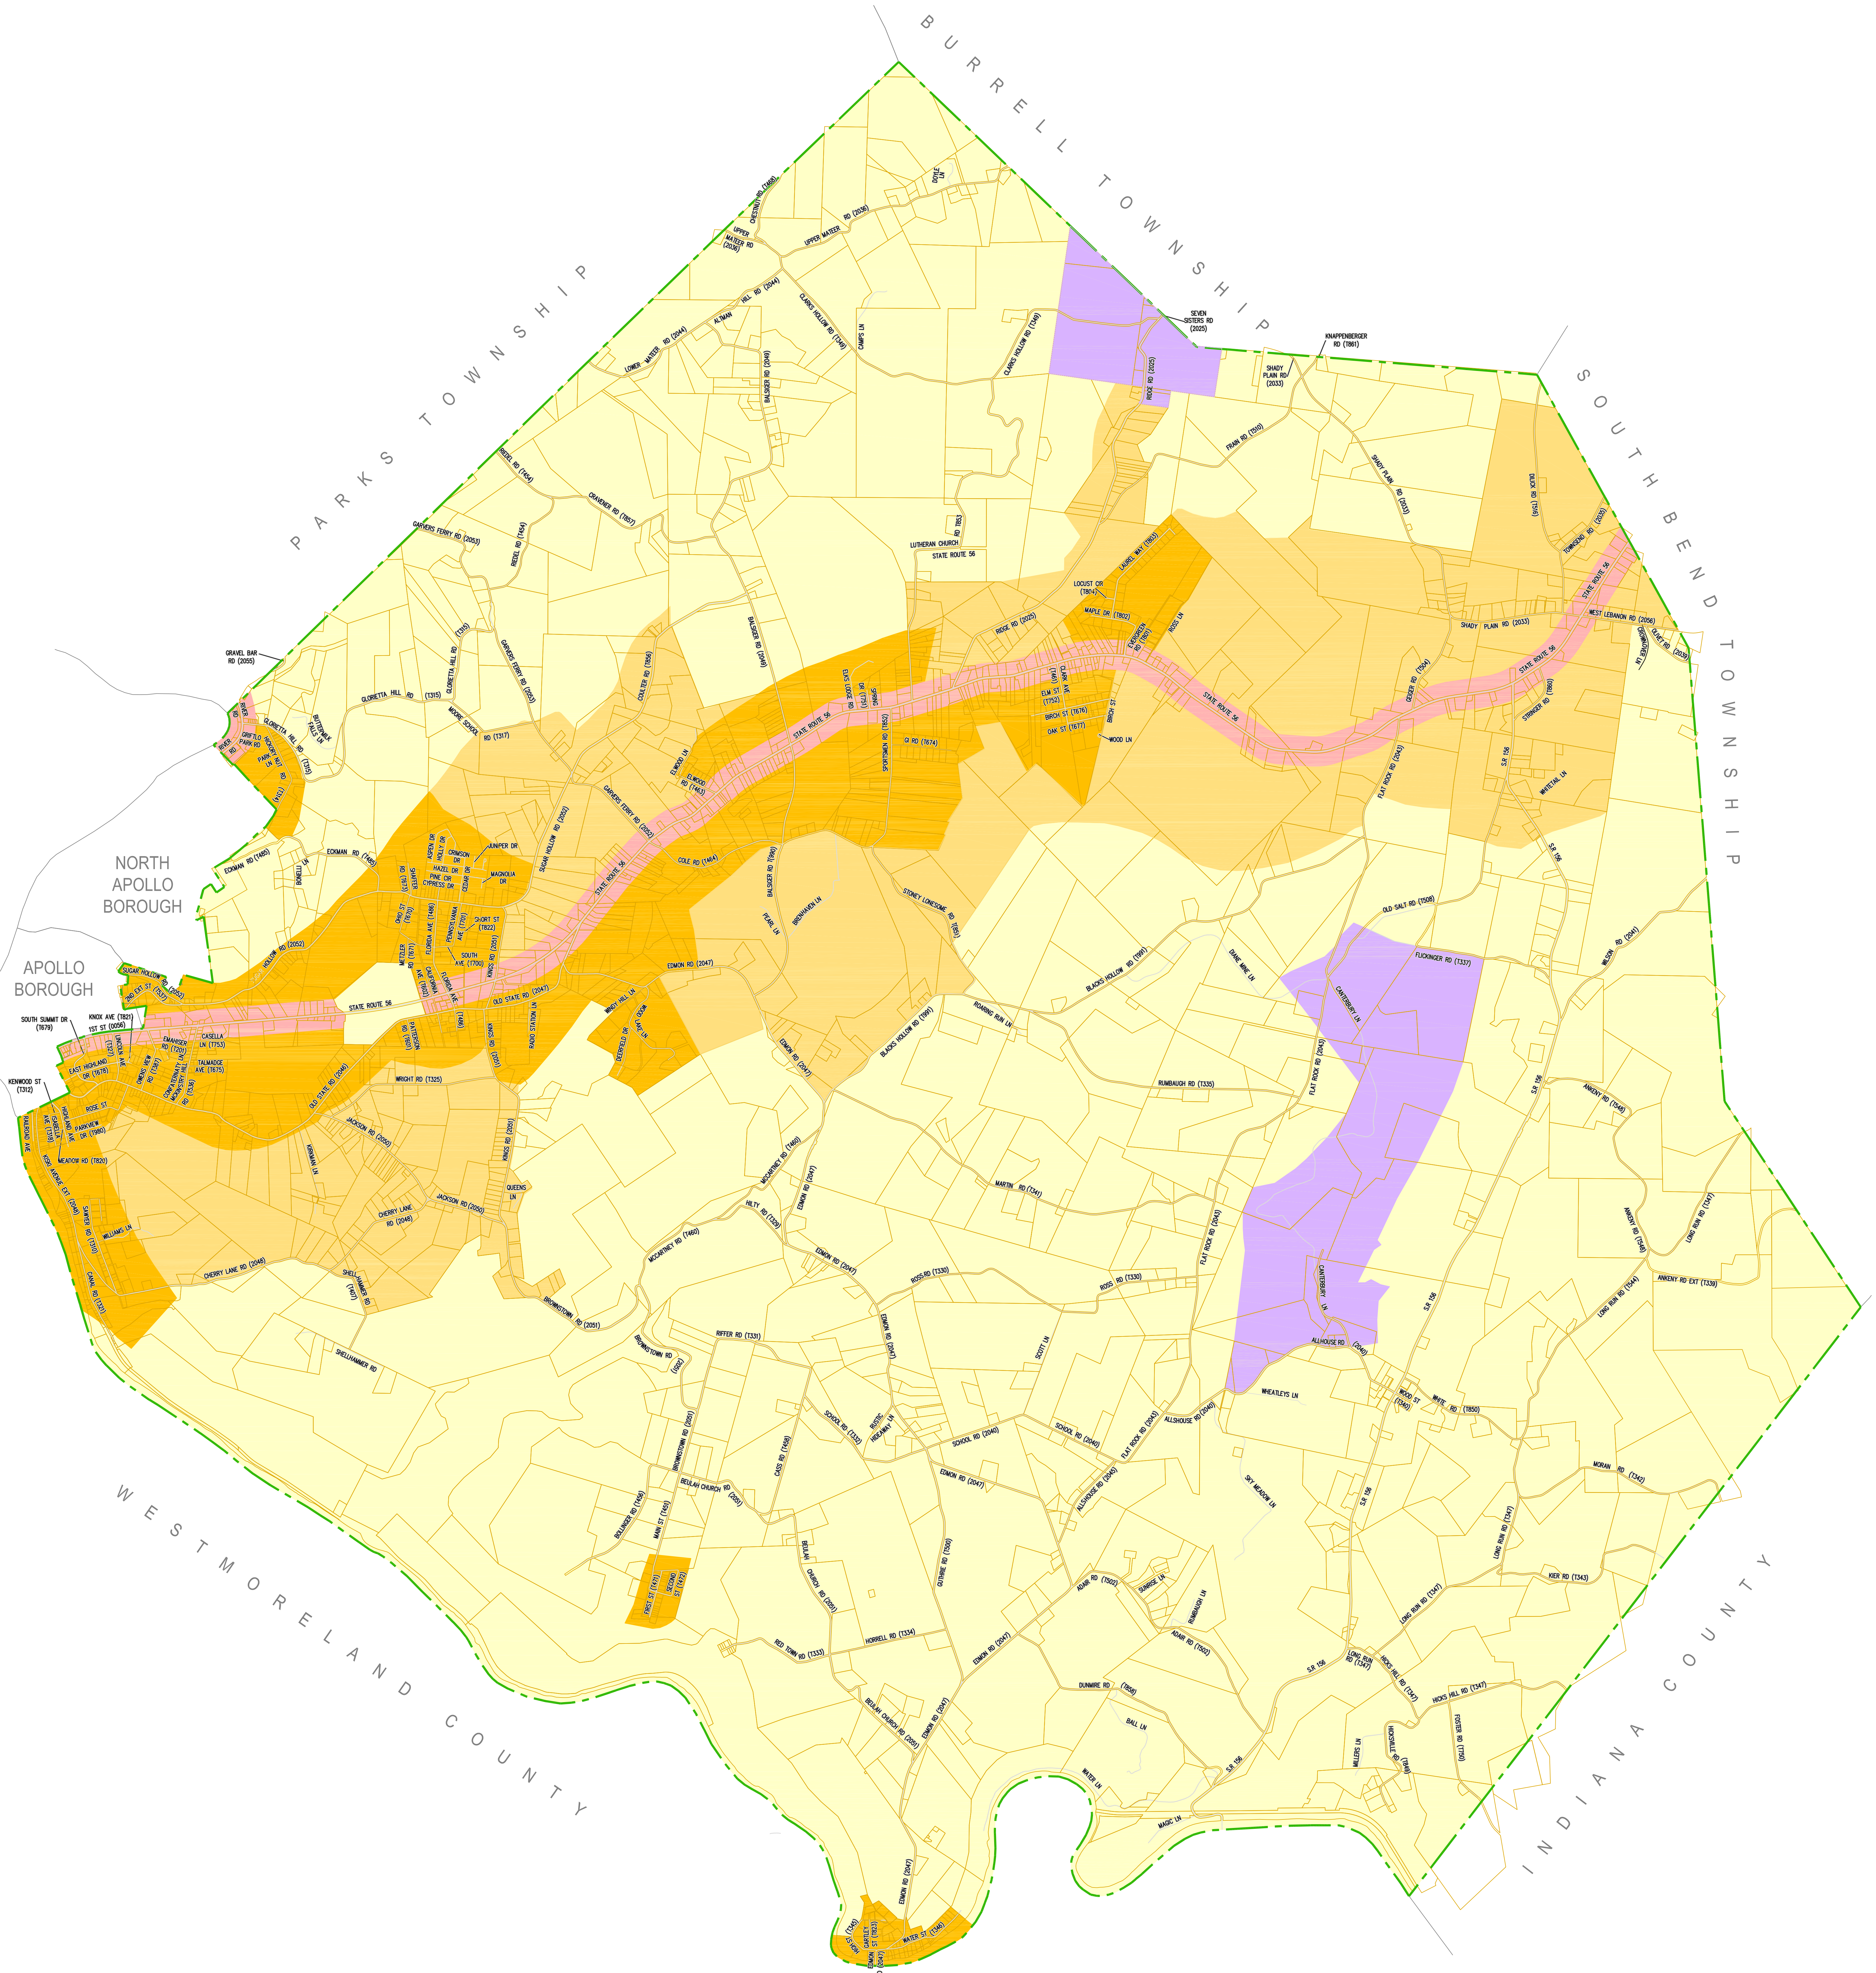

KISKIMINETAS TOWNSHIP ZONING MAP

ARMSTRONG COUNTY, PA

PURPOSED MAP

ZONING	
 AGRICULTURAL	 MUNICIPAL BOUNDARY
 AGRICULTURAL/ RESIDENTIAL	 PARCEL
 BUSINESS	 STREET (LABELS 2013)
 INDUSTRIAL	
 RESIDENTIAL	

REVISED	BY	DATE

KISKIMINETAS TOWNSHIP ZONING MAP

SITUATE IN: KISKIMINETAS TOWNSHIP, ARMSTRONG COUNTY, PENNSYLVANIA

PREPARED FOR: KISKIMINETAS TOWNSHIP

SENATE ENGINEERING
 ENGINEERS-PLANNERS-SURVEYORS
 425 WILLIAM PITT WAY
 PITTSBURGH, PA 15208
 P-12-628-5454
 F-412-265-0438
 www.senateengineering.com

DESIGN BY	DRAWN BY	CHECKED BY

DATE: 10/18/2021
 SCALE: AS SHOWN
 SHEET: 1 of 1