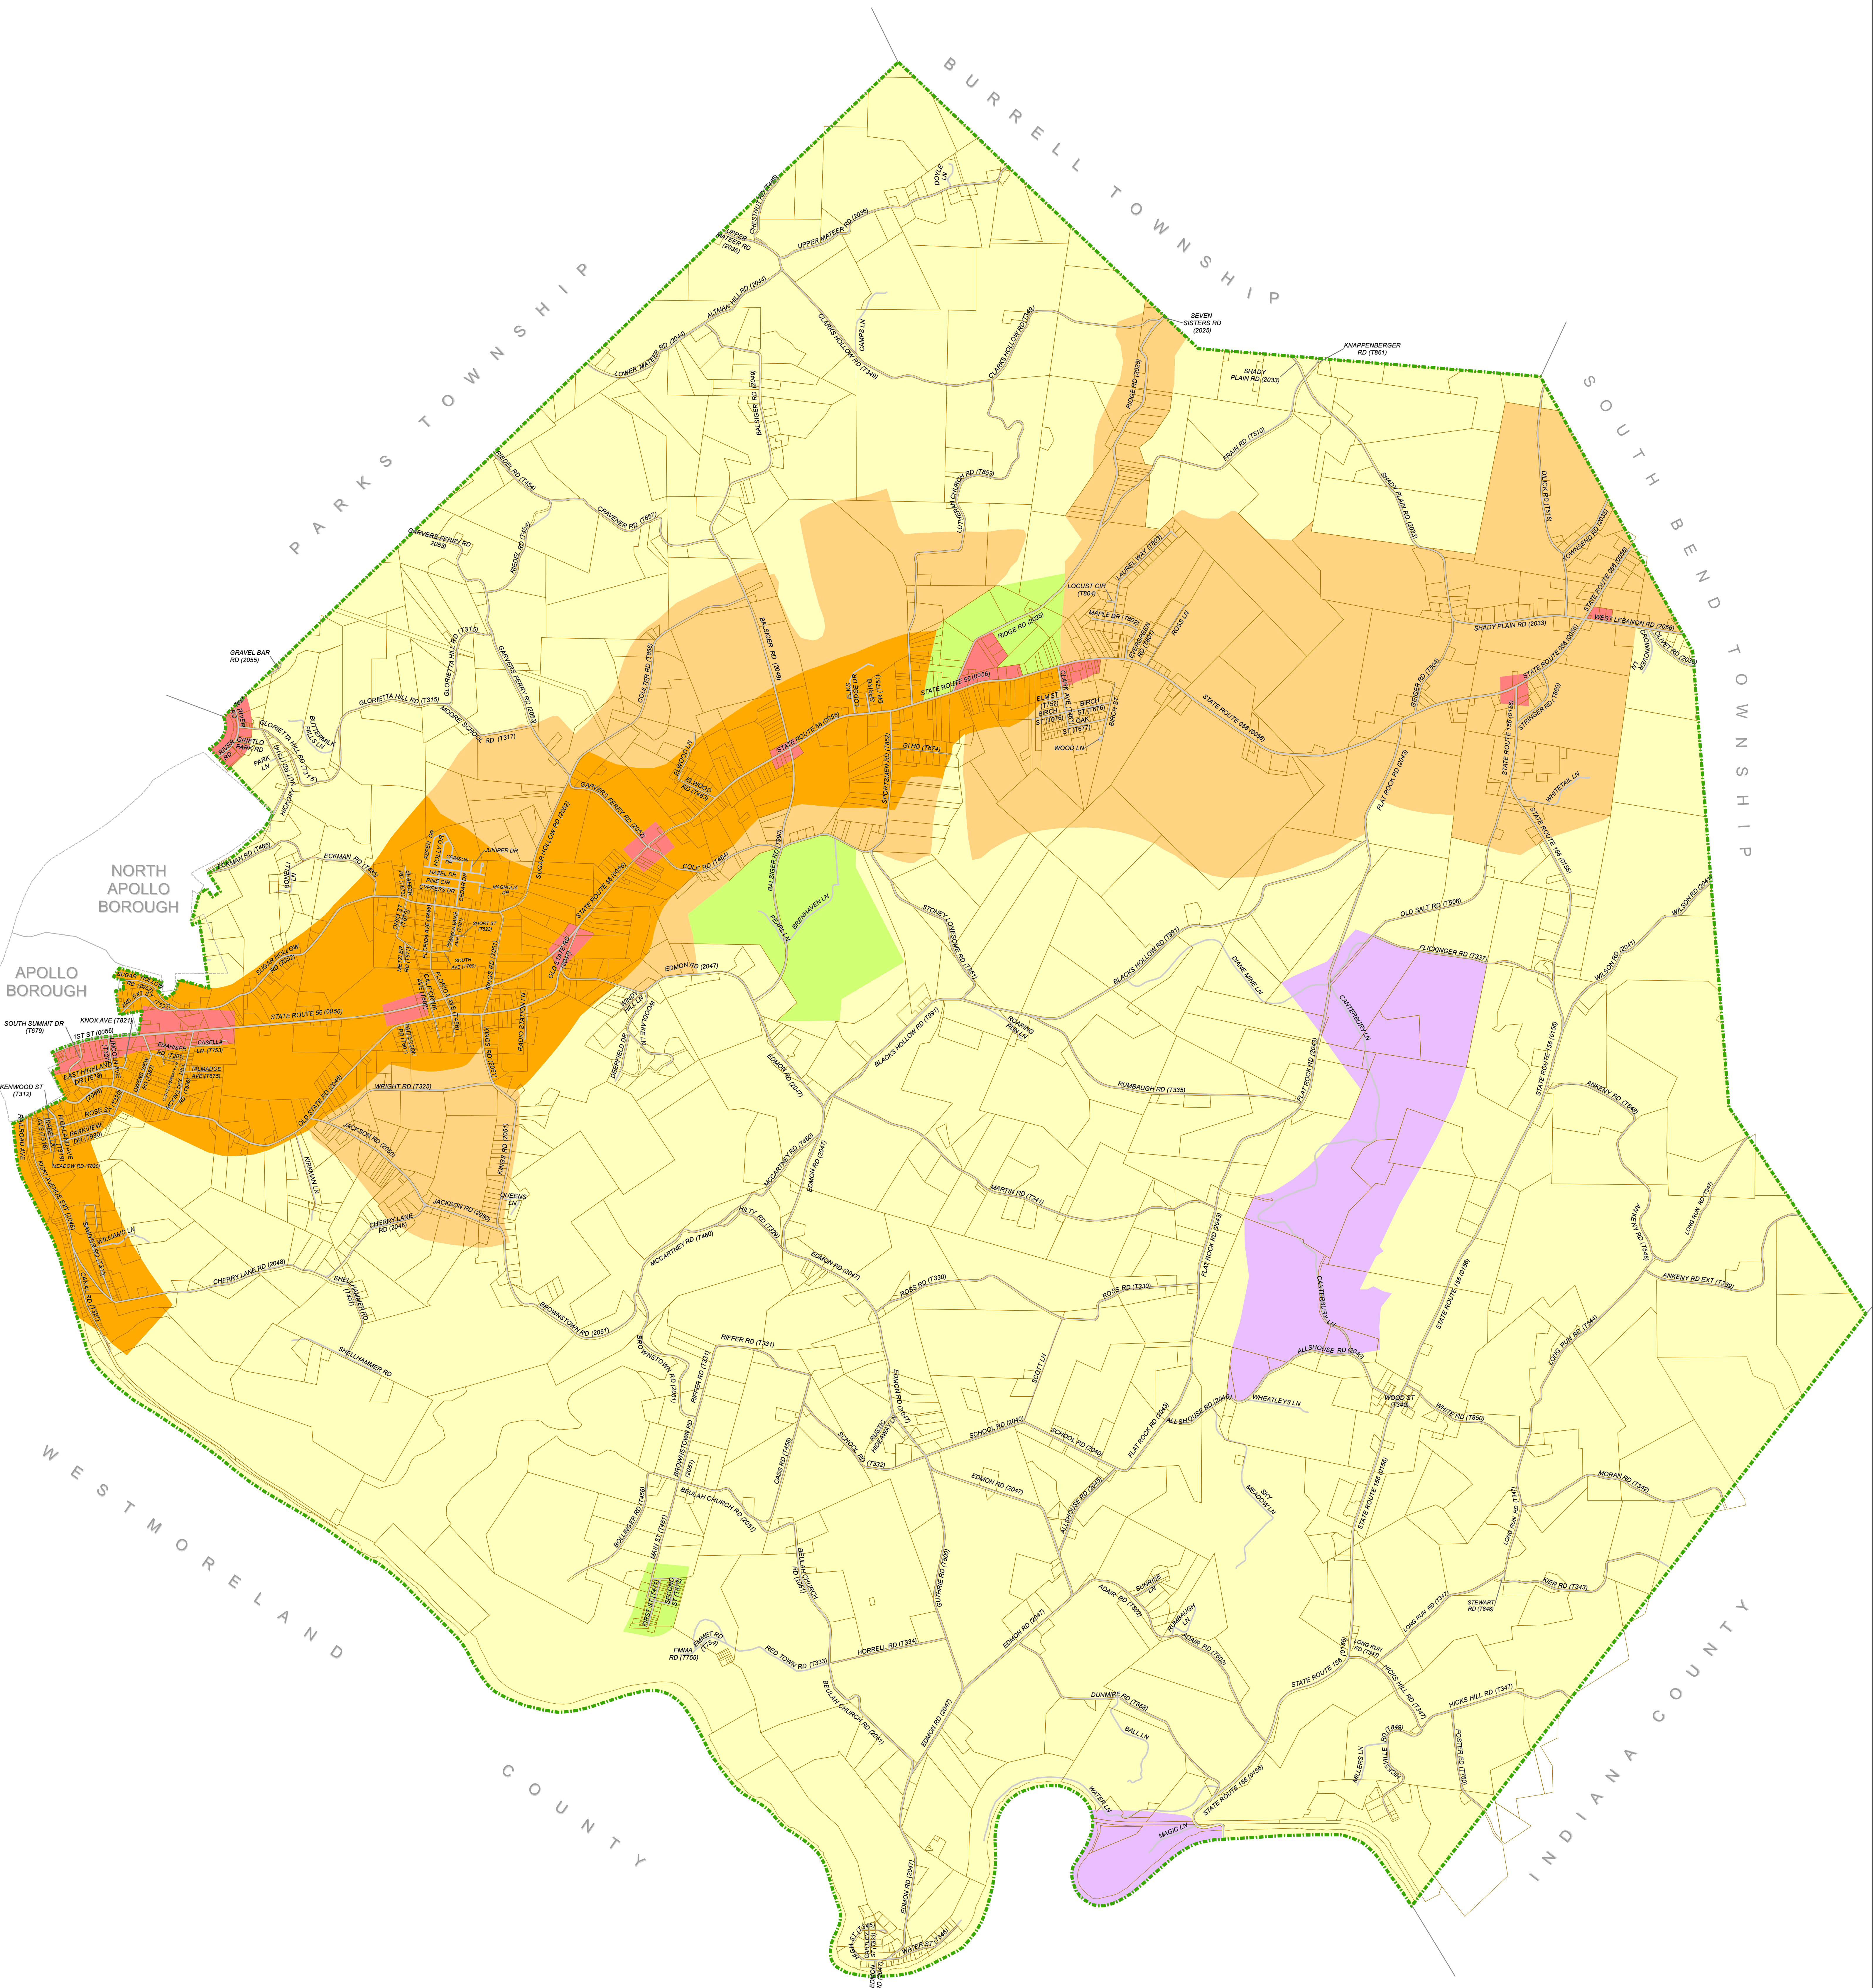

# Kiskiminetas Township Zoning Map

## Armstrong County, PA

<b>Kiskiminetas Township Zoning Map</b>		 Date: 1/11/02 Job: # 5576	Scale: 1 inch = 1,300 FT Drawing: 5576-G1	 Geographic Information Systems 420 William Pitt Way Pittsburgh, PA 15238 412-826-5454 info@senateengineering.com
<b>ZONING</b> Agricultural Agricultural / Residential Business Industrial Residential Suburban Residential	Municipal Boundary Parcel Street (Labels 2013)			